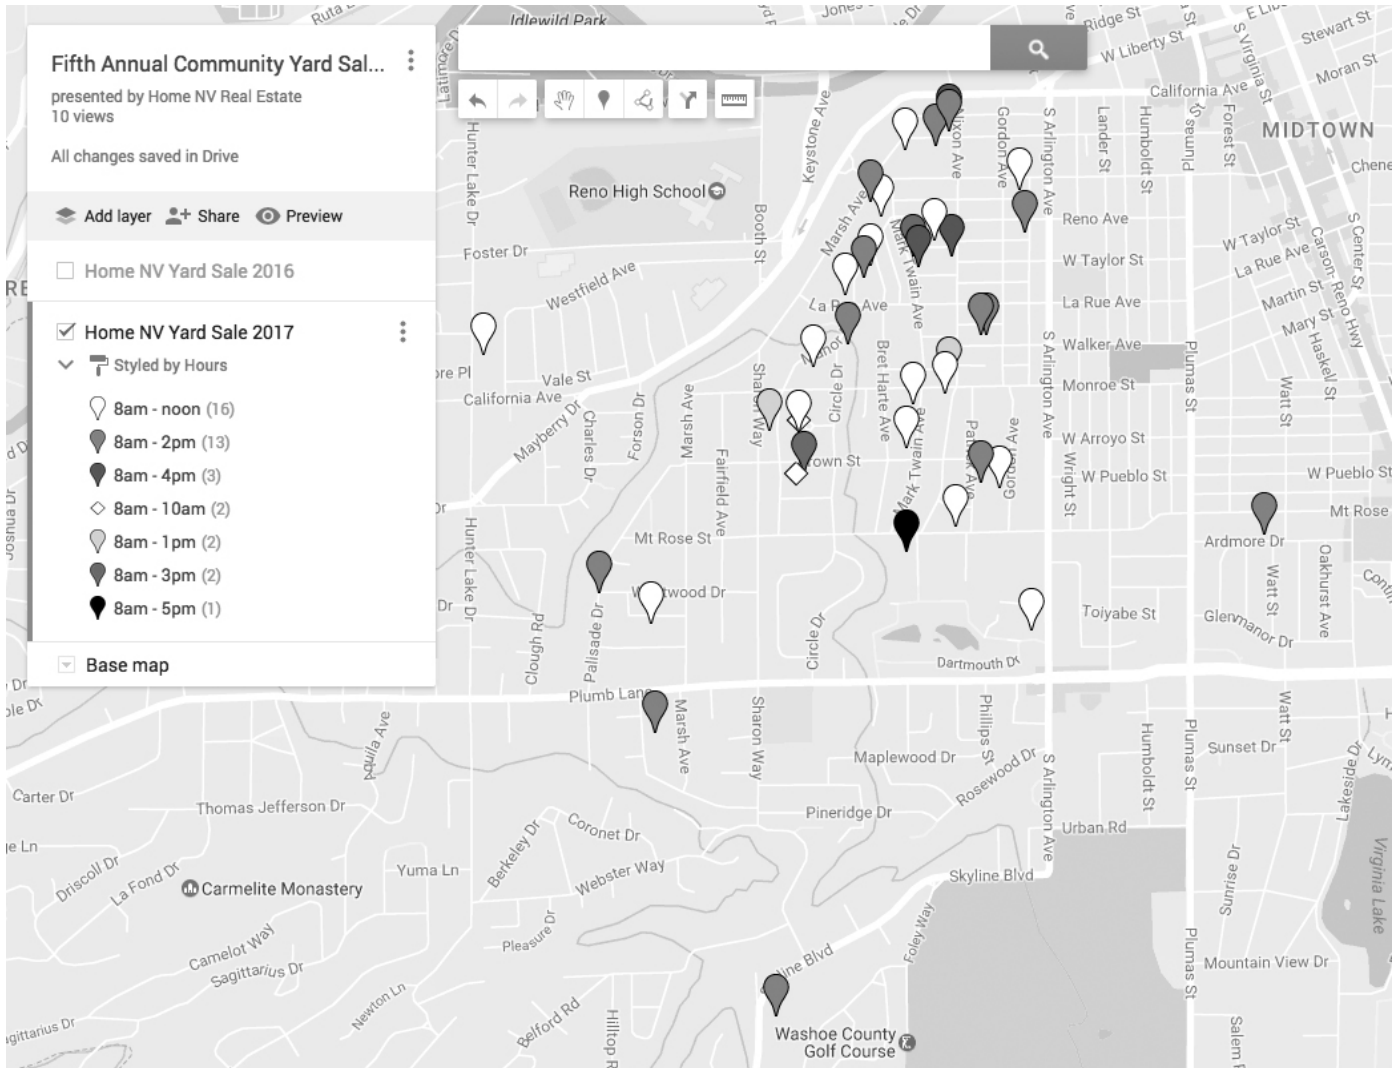

Map of participating homes • See reverse side for addresses and details • Interactive map available at homenv.net

Fifth Annual Community Yard Sale of Old Southwest — List of Participating Homes

Basic rules of engagement:

- ❖ Please respect the start/stop times of each sale. Do not knock on doors of homes on the list if their items are not displayed.
- ❖ Please be courteous to neighbors: observe traffic rules, watch for pedestrians and don't block driveways.
- ❖ Play nice with other shoppers. There is plenty of great stuff for sale—please no fighting over merchandise.
- ❖ Make sure you have plenty of cash on hand. The nearest ATM is Wells Fargo (Arlington/California)
- ❖ Have fun and Happy Shopping!